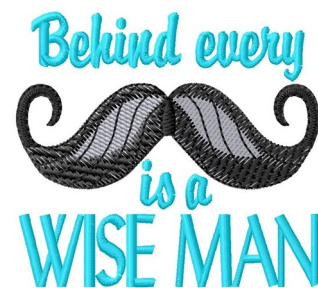

**Name:** Behind Every Moustache Machine  
Embroidery Design

**SKU:** GSD01-NVG333T2

**Brand:** Grand Slam Designs

**Unique Colors:** 13 (3 color Stops)