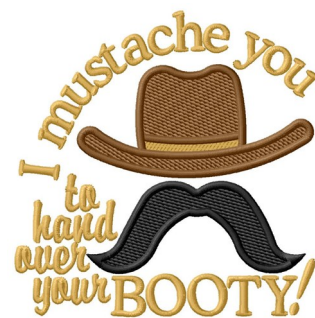

Name: Moustache Your Booty Machine
Embroidery Design

SKU: GSD01-NVG331T1

Brand: Grand Slam Designs

Unique Colors: 13 (4 color Stops)

Unique Colors

	Color Name (Color Code)	Manufacturer - Type
	Super White (1001) [No Color Selected]	madeira - rayon
	Dusty Lilac (1263) [No Color Selected]	madeira - rayon
	Crocus (286)	Exquisite - Polyester 1000m