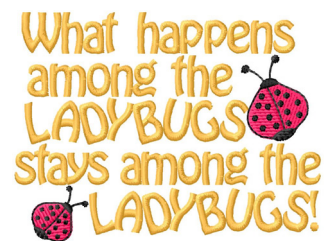

Name: What Happens Machine Embroidery Design

SKU: GSD01-NVG263

Brand: Grand Slam Designs

Unique Colors: 13 (7 color Stops)

Unique Colors

	Color Name (Color Code)	Manufacturer - Type
	Super White (1001) [No Color Selected]	madeira - rayon
	Dusty Lilac (1263) [No Color Selected]	madeira - rayon
	Crocus (286)	Exquisite - Polyester 1000m