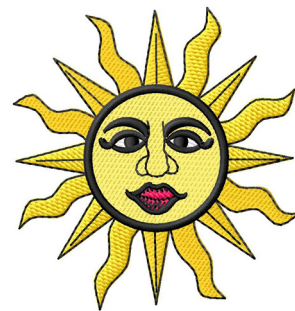

Name: Sun Machine Embroidery Design

SKU: GSD01-NVG261

Brand: Grand Slam Designs

Unique Colors: 13 (6 color Stops)

Unique Colors

	Color Name (Color Code)	Manufacturer - Type
	Super White (1001) [No Color Selected]	madeira - rayon
	Dusty Lilac (1263) [No Color Selected]	madeira - rayon
	Crocus (286)	Exquisite - Polyester 1000m