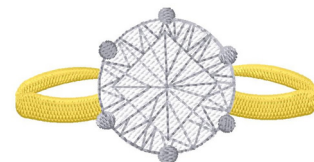

Name: Diamond Ring Machine Embroidery Design

SKU: GSD01-NVG243

Brand: Grand Slam Designs

Unique Colors: 13 (3 color Stops)

Unique Colors

	Color Name (Color Code)	Manufacturer - Type
	Super White (1001) [No Color Selected]	madeira - rayon
	Dusty Lilac (1263) [No Color Selected]	madeira - rayon
	Crocus (286)	Exquisite - Polyester 1000m

Complete Color Sequence

#		Color Name (Color Code)	Manufacturer - Type
1		Super White (1001) [No Color Selected]	madeira - rayon
2		Super White (1001) [No Color Selected]	madeira - rayon
3		Crocus (286)	Exquisite - Polyester 1000m