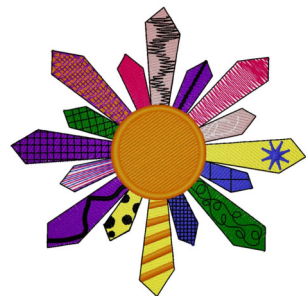

Name: Tie Logo

SKU: GSD01-NVG239

Brand: Grand Slam Designs

Unique Colors: 13 (10 color Stops)

Unique Colors

	Color Name (Color Code)	Manufacturer - Type
	Super White (1001) [No Color Selected]	madeira - rayon
	Dusty Lilac (1263) [No Color Selected]	madeira - rayon
	Crocus (286)	Exquisite - Polyester 1000m

Complete Color Sequence

#		Color Name (Color Code)	Manufacturer - Type
1		Super White (1001) [No Color Selected]	madeira - rayon
2		Super White (1001) [No Color Selected]	madeira - rayon
3		Crocus (286)	Exquisite - Polyester 1000m