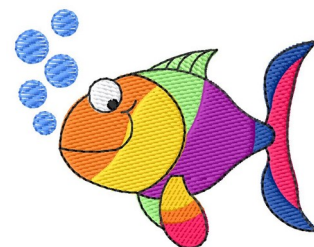

Name: Rainbow Fish

SKU: GSD01-NTG318

Brand: Grand Slam Designs

Unique Colors: 13 (9 color Stops)

Unique Colors

	Color Name (Color Code)	Manufacturer - Type
	Super White (1001) [No Color Selected]	madeira - rayon
	Dusty Lilac (1263) [No Color Selected]	madeira - rayon
	Crocus (286)	Exquisite - Polyester 1000m