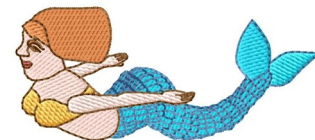

Name: Beautiful Mermaid

SKU: GSD01-NTG316

Brand: Grand Slam Designs

Unique Colors: 13 (9 color Stops)

Unique Colors

	Color Name (Color Code)	Manufacturer - Type
	Super White (1001) [No Color Selected]	madeira - rayon
	Dusty Lilac (1263) [No Color Selected]	madeira - rayon
	Crocus (286)	Exquisite - Polyester 1000m

Complete Color Sequence

#		Color Name (Color Code)	Manufacturer - Type
1		Super White (1001) [No Color Selected]	madeira - rayon
2		Super White (1001) [No Color Selected]	madeira - rayon
3		Crocus (286)	Exquisite - Polyester 1000m