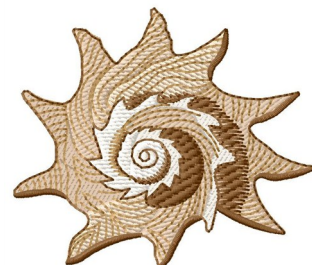

Name: Long-Spined Star Shell Machine
Embroidery Design

SKU: GSD01-NTG291

Brand: Grand Slam Designs

Unique Colors: 13 (4 color Stops)

Unique Colors

	Color Name (Color Code)	Manufacturer - Type
	Super White (1001) [No Color Selected]	madeira - rayon
	Dusty Lilac (1263) [No Color Selected]	madeira - rayon
	Crocus (286)	Exquisite - Polyester 1000m

Complete Color Sequence

#		Color Name (Color Code)	Manufacturer - Type
1		Super White (1001) [No Color Selected]	madeira - rayon
2		Super White (1001) [No Color Selected]	madeira - rayon
3		Crocus (286)	Exquisite - Polyester 1000m