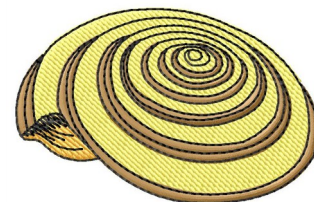

Name: Sundial Shell Machine Embroidery Design

SKU: GSD01-NTG289

Brand: Grand Slam Designs

Unique Colors: 13 (4 color Stops)

Unique Colors

	Color Name (Color Code)	Manufacturer - Type
	Super White (1001) [No Color Selected]	madeira - rayon
	Dusty Lilac (1263) [No Color Selected]	madeira - rayon
	Crocus (286)	Exquisite - Polyester 1000m

Complete Color Sequence

#		Color Name (Color Code)	Manufacturer - Type
1		Super White (1001) [No Color Selected]	madeira - rayon
2		Super White (1001) [No Color Selected]	madeira - rayon
3		Crocus (286)	Exquisite - Polyester 1000m