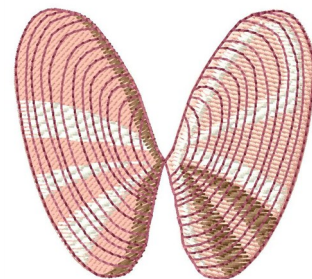

Name: Sunset Shell Machine Embroidery Design

SKU: GSD01-NTG287

Brand: Grand Slam Designs

Unique Colors: 13 (4 color Stops)

Unique Colors

	Color Name (Color Code)	Manufacturer - Type
	Super White (1001) [No Color Selected]	madeira - rayon
	Dusty Lilac (1263) [No Color Selected]	madeira - rayon
	Crocus (286)	Exquisite - Polyester 1000m

Complete Color Sequence

#		Color Name (Color Code)	Manufacturer - Type
1		Super White (1001) [No Color Selected]	madeira - rayon
2		Super White (1001) [No Color Selected]	madeira - rayon
3		Crocus (286)	Exquisite - Polyester 1000m