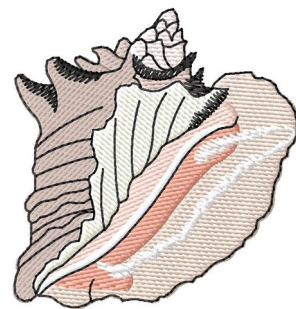

Name: Queen Conch Shell Machine Embroidery Design

SKU: GSD01-NTG277

Brand: Grand Slam Designs

Unique Colors: 13 (8 color Stops)

Unique Colors

	Color Name (Color Code)	Manufacturer - Type
	Super White (1001) [No Color Selected]	madeira - rayon
	Dusty Lilac (1263) [No Color Selected]	madeira - rayon
	Crocus (286)	Exquisite - Polyester 1000m

Complete Color Sequence

#		Color Name (Color Code)	Manufacturer - Type
1		Super White (1001) [No Color Selected]	madeira - rayon
2		Super White (1001) [No Color Selected]	madeira - rayon
3		Crocus (286)	Exquisite - Polyester 1000m