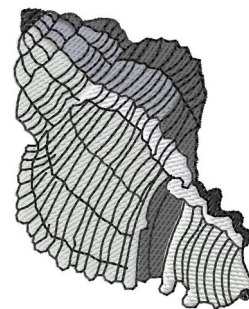

Name: Rock Shell Machine Embroidery Design

SKU: GSD01-NTG273

Brand: Grand Slam Designs

Unique Colors: 13 (5 color Stops)

Unique Colors

	Color Name (Color Code)	Manufacturer - Type
	Super White (1001) [No Color Selected]	madeira - rayon
	Dusty Lilac (1263) [No Color Selected]	madeira - rayon
	Crocus (286)	Exquisite - Polyester 1000m

Complete Color Sequence

#		Color Name (Color Code)	Manufacturer - Type
1		Super White (1001) [No Color Selected]	madeira - rayon
2		Super White (1001) [No Color Selected]	madeira - rayon
3		Crocus (286)	Exquisite - Polyester 1000m