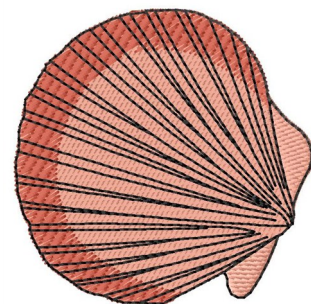

**Name:** Scallop Shell Machine Embroidery Design

**SKU:** GSD01-NTG267

**Brand:** Grand Slam Designs

**Unique Colors:** 13 (3 color Stops)

## Unique Colors

	<b>Color Name (Color Code)</b>	<b>Manufacturer - Type</b>
	Super White (1001) [No Color Selected]	madeira - rayon
	Dusty Lilac (1263) [No Color Selected]	madeira - rayon
	Crocus (286)	Exquisite - Polyester 1000m

# Complete Color Sequence

#		Color Name (Color Code)	Manufacturer - Type
1		Super White (1001) [No Color Selected]	madeira - rayon
2		Super White (1001) [No Color Selected]	madeira - rayon
3		Crocus (286)	Exquisite - Polyester 1000m