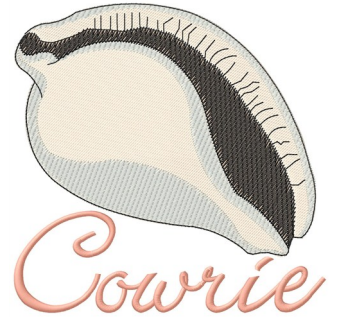

Name: Cowrie Shell

SKU: GSD01-NTG254T1

Brand: Grand Slam Designs

Unique Colors: 13 (5 color Stops)

Unique Colors

	Color Name (Color Code)	Manufacturer - Type
	Super White (1001) [No Color Selected]	madeira - rayon
	Dusty Lilac (1263) [No Color Selected]	madeira - rayon
	Crocus (286)	Exquisite - Polyester 1000m

Complete Color Sequence

#		Color Name (Color Code)	Manufacturer - Type
1		Super White (1001) [No Color Selected]	madeira - rayon
2		Super White (1001) [No Color Selected]	madeira - rayon
3		Crocus (286)	Exquisite - Polyester 1000m