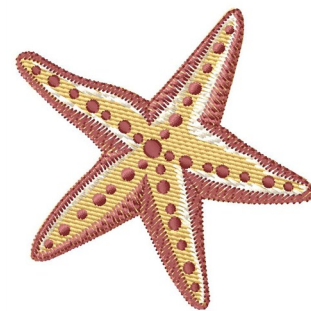

Name: Starish

SKU: GSD01-NTG241

Brand: Grand Slam Designs

Unique Colors: 13 (3 color Stops)

Unique Colors

	Color Name (Color Code)	Manufacturer - Type
	Super White (1001) [No Color Selected]	madeira - rayon
	Dusty Lilac (1263) [No Color Selected]	madeira - rayon
	Crocus (286)	Exquisite - Polyester 1000m

Complete Color Sequence

#		Color Name (Color Code)	Manufacturer - Type
1		Super White (1001) [No Color Selected]	madeira - rayon
2		Super White (1001) [No Color Selected]	madeira - rayon
3		Crocus (286)	Exquisite - Polyester 1000m