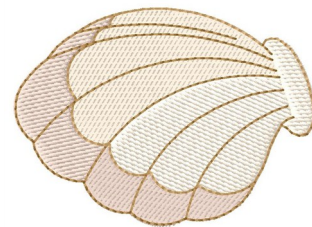

Name: Sea Shell

SKU: GSD01-NTG233

Brand: Grand Slam Designs

Unique Colors: 13 (3 color Stops)

Unique Colors

	Color Name (Color Code)	Manufacturer - Type
	Super White (1001) [No Color Selected]	madeira - rayon
	Dusty Lilac (1263) [No Color Selected]	madeira - rayon
	Crocus (286)	Exquisite - Polyester 1000m

Complete Color Sequence

#		Color Name (Color Code)	Manufacturer - Type
1		Super White (1001) [No Color Selected]	madeira - rayon
2		Super White (1001) [No Color Selected]	madeira - rayon
3		Crocus (286)	Exquisite - Polyester 1000m