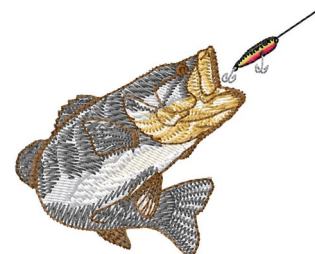

Name: Largemouth Bass Machine Embroidery Design

SKU: GSD01-NTG225

Brand: Grand Slam Designs

Unique Colors: 13 (10 color Stops)

Unique Colors

	Color Name (Color Code)	Manufacturer - Type
	Super White (1001) [No Color Selected]	madeira - rayon
	Dusty Lilac (1263) [No Color Selected]	madeira - rayon
	Crocus (286)	Exquisite - Polyester 1000m