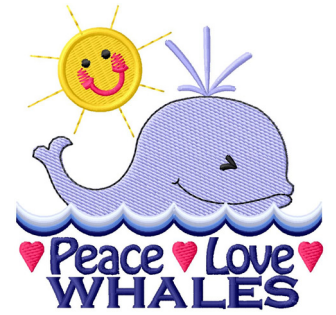

Name: Peace Love Whales

SKU: GSD01-NTG223T3

Brand: Grand Slam Designs

Unique Colors: 13 (10 color Stops)

Unique Colors

	Color Name (Color Code)	Manufacturer - Type
	Super White (1001) [No Color Selected]	madeira - rayon
	Dusty Lilac (1263) [No Color Selected]	madeira - rayon
	Crocus (286)	Exquisite - Polyester 1000m