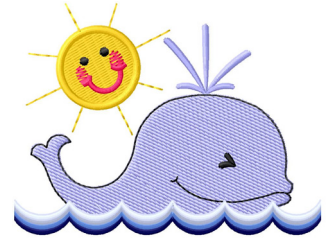

Name: Whale

SKU: GSD01-NTG223

Brand: Grand Slam Designs

Unique Colors: 13 (8 color Stops)

Unique Colors

	Color Name (Color Code)	Manufacturer - Type
	Super White (1001) [No Color Selected]	madeira - rayon
	Dusty Lilac (1263) [No Color Selected]	madeira - rayon
	Crocus (286)	Exquisite - Polyester 1000m