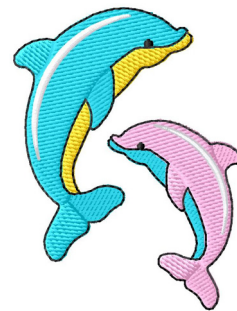

Name: Two Dolphins Machine Embroidery Design

SKU: GSD01-NTG213

Brand: Grand Slam Designs

Unique Colors: 13 (8 color Stops)

Unique Colors

	Color Name (Color Code)	Manufacturer - Type
	Super White (1001) [No Color Selected]	madeira - rayon
	Dusty Lilac (1263) [No Color Selected]	madeira - rayon
	Crocus (286)	Exquisite - Polyester 1000m

Complete Color Sequence

#		Color Name (Color Code)	Manufacturer - Type
1		Super White (1001) [No Color Selected]	madeira - rayon
2		Super White (1001) [No Color Selected]	madeira - rayon
3		Crocus (286)	Exquisite - Polyester 1000m