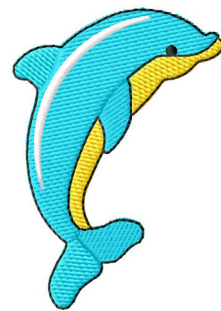

Name: Dolphin Machine Embroidery Design

SKU: GSD01-NTG211

Brand: Grand Slam Designs

Unique Colors: 13 (4 color Stops)

Unique Colors

	Color Name (Color Code)	Manufacturer - Type
	Super White (1001) [No Color Selected]	madeira - rayon
	Dusty Lilac (1263) [No Color Selected]	madeira - rayon
	Crocus (286)	Exquisite - Polyester 1000m