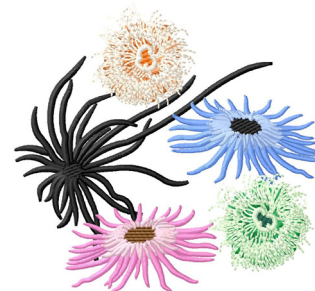

Name: Sea Anmeone College

SKU: GSD01-NTG181

Brand: Grand Slam Designs

Unique Colors: 13 (13 color Stops)

Unique Colors

	Color Name (Color Code)	Manufacturer - Type
	Super White (1001) [No Color Selected]	madeira - rayon
	Dusty Lilac (1263) [No Color Selected]	madeira - rayon
	Crocus (286)	Exquisite - Polyester 1000m

Complete Color Sequence

#		Color Name (Color Code)	Manufacturer - Type
1		Super White (1001) [No Color Selected]	madeira - rayon
2		Super White (1001) [No Color Selected]	madeira - rayon
3		Crocus (286)	Exquisite - Polyester 1000m