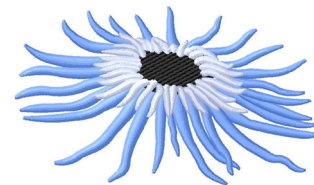

**Name:** Sea Anemone

**SKU:** GSD01-NTG179

**Brand:** Grand Slam Designs

**Unique Colors:** 13 (3 color Stops)

## Unique Colors

	<b>Color Name (Color Code)</b>	<b>Manufacturer - Type</b>
	Super White (1001) [No Color Selected]	madeira - rayon
	Dusty Lilac (1263) [No Color Selected]	madeira - rayon
	Crocus (286)	Exquisite - Polyester 1000m

# Complete Color Sequence

#		Color Name (Color Code)	Manufacturer - Type
1		Super White (1001) [No Color Selected]	madeira - rayon
2		Super White (1001) [No Color Selected]	madeira - rayon
3		Crocus (286)	Exquisite - Polyester 1000m