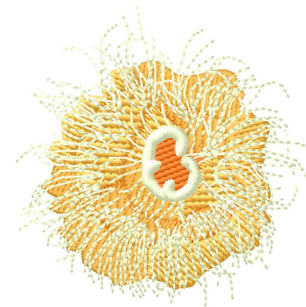

Name: Sea Anemone Machine Embroidery Design

SKU: GSD01-NTG177

Brand: Grand Slam Designs

Unique Colors: 13 (3 color Stops)

Unique Colors

	Color Name (Color Code)	Manufacturer - Type
	Super White (1001) [No Color Selected]	madeira - rayon
	Dusty Lilac (1263) [No Color Selected]	madeira - rayon
	Crocus (286)	Exquisite - Polyester 1000m

Complete Color Sequence

#		Color Name (Color Code)	Manufacturer - Type
1		Super White (1001) [No Color Selected]	madeira - rayon
2		Super White (1001) [No Color Selected]	madeira - rayon
3		Crocus (286)	Exquisite - Polyester 1000m