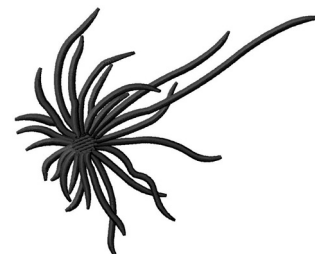

Name: Sea Anemone Machine Embroidery Design

SKU: GSD01-NTG175

Brand: Grand Slam Designs

Unique Colors: 13 (1 color Stops)

Unique Colors

	Color Name (Color Code)	Manufacturer - Type
	Super White (1001) [No Color Selected]	madeira - rayon
	Dusty Lilac (1263) [No Color Selected]	madeira - rayon
	Crocus (286)	Exquisite - Polyester 1000m

Complete Color Sequence

#		Color Name (Color Code)	Manufacturer - Type
1		Super White (1001) [No Color Selected]	madeira - rayon
2		Super White (1001) [No Color Selected]	madeira - rayon
3		Crocus (286)	Exquisite - Polyester 1000m