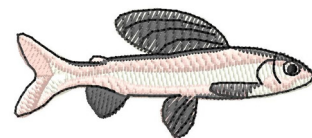

Name: Arctic Grayling Machine Embroidery Design

SKU: GSD01-NTG171

Brand: Grand Slam Designs

Unique Colors: 13 (4 color Stops)

Unique Colors

	Color Name (Color Code)	Manufacturer - Type
	Super White (1001) [No Color Selected]	madeira - rayon
	Dusty Lilac (1263) [No Color Selected]	madeira - rayon
	Crocus (286)	Exquisite - Polyester 1000m

Complete Color Sequence

#		Color Name (Color Code)	Manufacturer - Type
1		Super White (1001) [No Color Selected]	madeira - rayon
2		Super White (1001) [No Color Selected]	madeira - rayon
3		Crocus (286)	Exquisite - Polyester 1000m