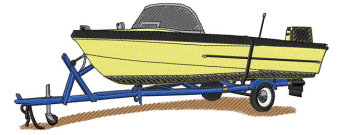

Name: Boat and Trailer

SKU: GSD01-NTG148

Brand: Grand Slam Designs

Unique Colors: 13 (15 color Stops)

Unique Colors

	Color Name (Color Code)	Manufacturer - Type
	Super White (1001) [No Color Selected]	madeira - rayon
	Dusty Lilac (1263) [No Color Selected]	madeira - rayon
	Crocus (286)	Exquisite - Polyester 1000m