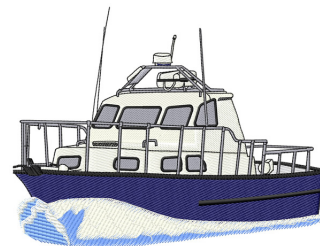

Name: Fishing Boat

SKU: GSD01-NTG143

Brand: Grand Slam Designs

Unique Colors: 13 (9 color Stops)

Unique Colors

	Color Name (Color Code)	Manufacturer - Type
	Super White (1001) [No Color Selected]	madeira - rayon
	Dusty Lilac (1263) [No Color Selected]	madeira - rayon
	Crocus (286)	Exquisite - Polyester 1000m

Complete Color Sequence

#		Color Name (Color Code)	Manufacturer - Type
1		Super White (1001) [No Color Selected]	madeira - rayon
2		Super White (1001) [No Color Selected]	madeira - rayon
3		Crocus (286)	Exquisite - Polyester 1000m