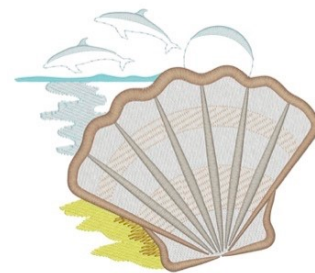

Name: Seashell Dolphins Machine Embroidery Design

SKU: DC01-NT1359

Brand: Dakota Collectibles

Unique Colors: 13 (8 color Stops)

Unique Colors

	Color Name (Color Code)	Manufacturer - Type
	Super White (1001) [No Color Selected]	madeira - rayon
	Dusty Lilac (1263) [No Color Selected]	madeira - rayon
	Crocus (286)	Exquisite - Polyester 1000m

Complete Color Sequence

#		Color Name (Color Code)	Manufacturer - Type
1		Super White (1001) [No Color Selected]	madeira - rayon
2		Super White (1001) [No Color Selected]	madeira - rayon
3		Crocus (286)	Exquisite - Polyester 1000m