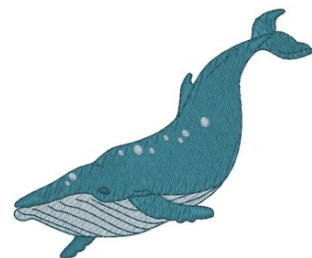

Name: Humpback Whale Machine Embroidery Design

SKU: DC01-NT1291

Brand: Dakota Collectibles

Unique Colors: 13 (4 color Stops)

Unique Colors

	Color Name (Color Code)	Manufacturer - Type
	Super White (1001) [No Color Selected]	madeira - rayon
	Dusty Lilac (1263) [No Color Selected]	madeira - rayon
	Crocus (286)	Exquisite - Polyester 1000m

Complete Color Sequence

#		Color Name (Color Code)	Manufacturer - Type
1		Super White (1001) [No Color Selected]	madeira - rayon
2		Super White (1001) [No Color Selected]	madeira - rayon
3		Crocus (286)	Exquisite - Polyester 1000m