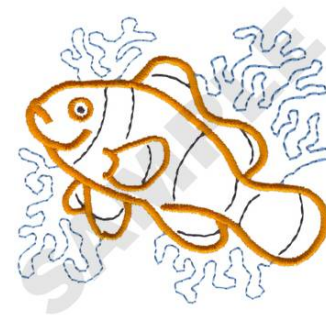

Name: Clown Fish Machine Embroidery Design

SKU: DC01-NT1066

Brand: Dakota Collectibles

Unique Colors: 13 (3 color Stops)

Unique Colors

	Color Name (Color Code)	Manufacturer - Type
	Super White (1001) [No Color Selected]	madeira - rayon
	Dusty Lilac (1263) [No Color Selected]	madeira - rayon
	Crocus (286)	Exquisite - Polyester 1000m

Complete Color Sequence

#		Color Name (Color Code)	Manufacturer - Type
1		Super White (1001) [No Color Selected]	madeira - rayon
2		Super White (1001) [No Color Selected]	madeira - rayon
3		Crocus (286)	Exquisite - Polyester 1000m