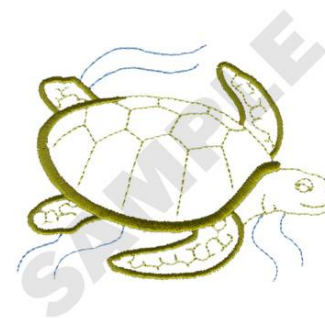

Name: Sea Turtle Machine Embroidery Design

SKU: DC01-NT1055

Brand: Dakota Collectibles

Unique Colors: 13 (3 color Stops)

Unique Colors

	Color Name (Color Code)	Manufacturer - Type
	Super White (1001) [No Color Selected]	madeira - rayon
	Dusty Lilac (1263) [No Color Selected]	madeira - rayon
	Crocus (286)	Exquisite - Polyester 1000m

Complete Color Sequence

#		Color Name (Color Code)	Manufacturer - Type
1		Super White (1001) [No Color Selected]	madeira - rayon
2		Super White (1001) [No Color Selected]	madeira - rayon
3		Crocus (286)	Exquisite - Polyester 1000m