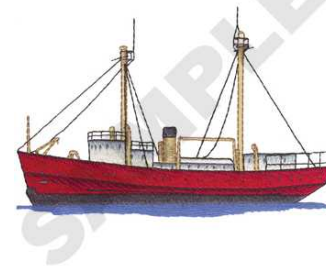

Name: Lightship Machine Embroidery Design

SKU: DC01-NT0897

Brand: Dakota Collectibles

Unique Colors: 13 (10 color Stops)

Unique Colors

	Color Name (Color Code)	Manufacturer - Type
	Super White (1001) [No Color Selected]	madeira - rayon
	Dusty Lilac (1263) [No Color Selected]	madeira - rayon
	Crocus (286)	Exquisite - Polyester 1000m

Complete Color Sequence

#		Color Name (Color Code)	Manufacturer - Type
1		Super White (1001) [No Color Selected]	madeira - rayon
2		Super White (1001) [No Color Selected]	madeira - rayon
3		Crocus (286)	Exquisite - Polyester 1000m