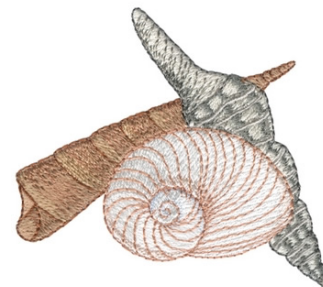

Name: Seashells Machine Embroidery Design

SKU: DC01-NT0775

Brand: Dakota Collectibles

Unique Colors: 13 (14 color Stops)

Unique Colors

	Color Name (Color Code)	Manufacturer - Type
	Super White (1001) [No Color Selected]	madeira - rayon
	Dusty Lilac (1263) [No Color Selected]	madeira - rayon
	Crocus (286)	Exquisite - Polyester 1000m

Complete Color Sequence

#		Color Name (Color Code)	Manufacturer - Type
1		Super White (1001) [No Color Selected]	madeira - rayon
2		Super White (1001) [No Color Selected]	madeira - rayon
3		Crocus (286)	Exquisite - Polyester 1000m