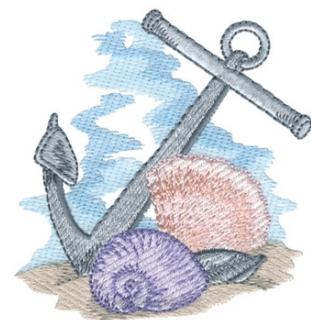

Name: Anchor With Seashells Machine
Embroidery Design

SKU: DC01-NT0774

Brand: Dakota Collectibles

Unique Colors: 13 (15 color Stops)

Unique Colors

	Color Name (Color Code)	Manufacturer - Type
	Super White (1001) [No Color Selected]	madeira - rayon
	Dusty Lilac (1263) [No Color Selected]	madeira - rayon
	Crocus (286)	Exquisite - Polyester 1000m

Complete Color Sequence

#		Color Name (Color Code)	Manufacturer - Type
1		Super White (1001) [No Color Selected]	madeira - rayon
2		Super White (1001) [No Color Selected]	madeira - rayon
3		Crocus (286)	Exquisite - Polyester 1000m