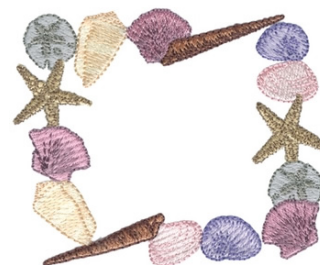

Name: Seashell Border Machine Embroidery Design

SKU: DC01-NT0769

Brand: Dakota Collectibles

Unique Colors: 13 (14 color Stops)

Unique Colors

	Color Name (Color Code)	Manufacturer - Type
	Super White (1001) [No Color Selected]	madeira - rayon
	Dusty Lilac (1263) [No Color Selected]	madeira - rayon
	Crocus (286)	Exquisite - Polyester 1000m

Complete Color Sequence

#		Color Name (Color Code)	Manufacturer - Type
1		Super White (1001) [No Color Selected]	madeira - rayon
2		Super White (1001) [No Color Selected]	madeira - rayon
3		Crocus (286)	Exquisite - Polyester 1000m