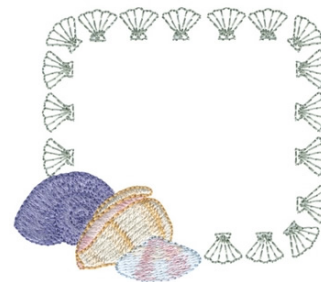

**Name:** Shell Border Machine Embroidery Design

**SKU:** DC01-NT0767

**Brand:** Dakota Collectibles

**Unique Colors:** 13 (13 color Stops)

## Unique Colors

	<b>Color Name (Color Code)</b>	<b>Manufacturer - Type</b>
	Super White (1001) [No Color Selected]	madeira - rayon
	Dusty Lilac (1263) [No Color Selected]	madeira - rayon
	Crocus (286)	Exquisite - Polyester 1000m

# Complete Color Sequence

#		Color Name (Color Code)	Manufacturer - Type
1		Super White (1001) [No Color Selected]	madeira - rayon
2		Super White (1001) [No Color Selected]	madeira - rayon
3		Crocus (286)	Exquisite - Polyester 1000m