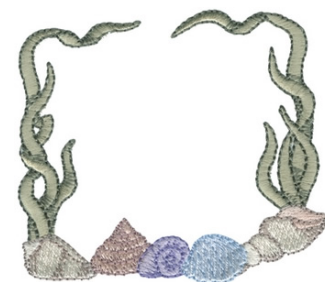

Name: Sea Grass Border Machine Embroidery Design

SKU: DC01-NT0766

Brand: Dakota Collectibles

Unique Colors: 13 (13 color Stops)

Unique Colors

	Color Name (Color Code)	Manufacturer - Type
	Super White (1001) [No Color Selected]	madeira - rayon
	Dusty Lilac (1263) [No Color Selected]	madeira - rayon
	Crocus (286)	Exquisite - Polyester 1000m

Complete Color Sequence

#		Color Name (Color Code)	Manufacturer - Type
1		Super White (1001) [No Color Selected]	madeira - rayon
2		Super White (1001) [No Color Selected]	madeira - rayon
3		Crocus (286)	Exquisite - Polyester 1000m