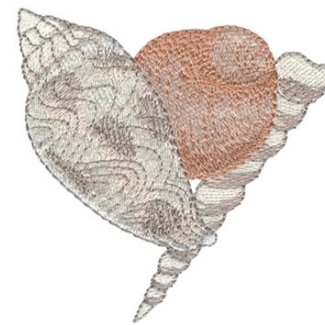

Name: Seashells Machine Embroidery Design

SKU: DC01-NT0765

Brand: Dakota Collectibles

Unique Colors: 13 (10 color Stops)

Unique Colors

	Color Name (Color Code)	Manufacturer - Type
	Super White (1001) [No Color Selected]	madeira - rayon
	Dusty Lilac (1263) [No Color Selected]	madeira - rayon
	Crocus (286)	Exquisite - Polyester 1000m

Complete Color Sequence

#		Color Name (Color Code)	Manufacturer - Type
1		Super White (1001) [No Color Selected]	madeira - rayon
2		Super White (1001) [No Color Selected]	madeira - rayon
3		Crocus (286)	Exquisite - Polyester 1000m