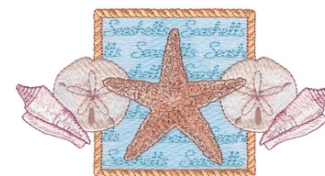

Name: Seashells Machine Embroidery Design

SKU: DC01-NT0760

Brand: Dakota Collectibles

Unique Colors: 13 (16 color Stops)

Unique Colors

	Color Name (Color Code)	Manufacturer - Type
	Super White (1001) [No Color Selected]	madeira - rayon
	Dusty Lilac (1263) [No Color Selected]	madeira - rayon
	Crocus (286)	Exquisite - Polyester 1000m

Complete Color Sequence

#		Color Name (Color Code)	Manufacturer - Type
1		Super White (1001) [No Color Selected]	madeira - rayon
2		Super White (1001) [No Color Selected]	madeira - rayon
3		Crocus (286)	Exquisite - Polyester 1000m