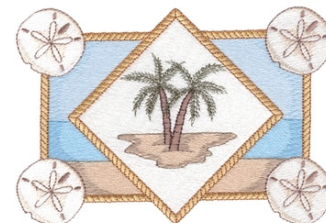

Name: Sand Dollar & Palm Trees Machine
Embroidery Design

SKU: DC01-NT0758

Brand: Dakota Collectibles

Unique Colors: 13 (14 color Stops)

Unique Colors

	Color Name (Color Code)	Manufacturer - Type
	Super White (1001) [No Color Selected]	madeira - rayon
	Dusty Lilac (1263) [No Color Selected]	madeira - rayon
	Crocus (286)	Exquisite - Polyester 1000m

Complete Color Sequence

#		Color Name (Color Code)	Manufacturer - Type
1		Super White (1001) [No Color Selected]	madeira - rayon
2		Super White (1001) [No Color Selected]	madeira - rayon
3		Crocus (286)	Exquisite - Polyester 1000m