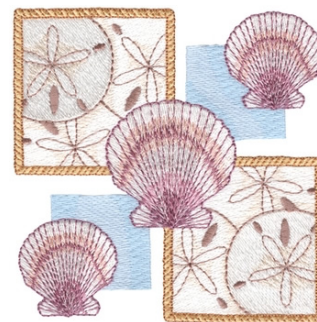

**Name:** Shells & Sand Dollars Machine  
Embroidery Design

**SKU:** DC01-NT0750

**Brand:** Dakota Collectibles

**Unique Colors:** 13 (11 color Stops)

## Unique Colors

	<b>Color Name (Color Code)</b>	<b>Manufacturer - Type</b>
	Super White (1001) [No Color Selected]	madeira - rayon
	Dusty Lilac (1263) [No Color Selected]	madeira - rayon
	Crocus (286)	Exquisite - Polyester 1000m

## Complete Color Sequence

#		Color Name (Color Code)	Manufacturer - Type
1		Super White (1001) [No Color Selected]	madeira - rayon
2		Super White (1001) [No Color Selected]	madeira - rayon
3		Crocus (286)	Exquisite - Polyester 1000m