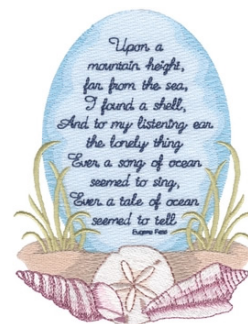

Name: Shells W/ Verse Machine Embroidery Design

SKU: DC01-NT0749

Brand: Dakota Collectibles

Unique Colors: 13 (15 color Stops)

Unique Colors

	Color Name (Color Code)	Manufacturer - Type
	Super White (1001) [No Color Selected]	madeira - rayon
	Dusty Lilac (1263) [No Color Selected]	madeira - rayon
	Crocus (286)	Exquisite - Polyester 1000m