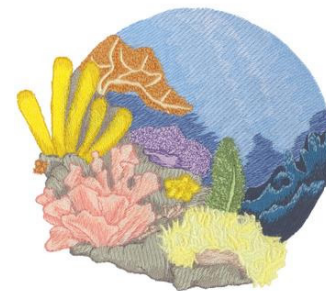

Name: Coral Machine Embroidery Design

SKU: DC01-NT0734

Brand: Dakota Collectibles

Unique Colors: 13 (25 color Stops)

Unique Colors

	Color Name (Color Code)	Manufacturer - Type
	Super White (1001) [No Color Selected]	madeira - rayon
	Dusty Lilac (1263) [No Color Selected]	madeira - rayon
	Crocus (286)	Exquisite - Polyester 1000m

Complete Color Sequence

#		Color Name (Color Code)	Manufacturer - Type
1		Super White (1001) [No Color Selected]	madeira - rayon
2		Super White (1001) [No Color Selected]	madeira - rayon
3		Crocus (286)	Exquisite - Polyester 1000m