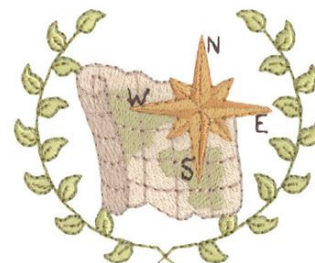

Name: Map & Compass Machine Embroidery Design

SKU: DC01-NT0691

Brand: Dakota Collectibles

Unique Colors: 13 (8 color Stops)

Unique Colors

	Color Name (Color Code)	Manufacturer - Type
	Super White (1001) [No Color Selected]	madeira - rayon
	Dusty Lilac (1263) [No Color Selected]	madeira - rayon
	Crocus (286)	Exquisite - Polyester 1000m

Complete Color Sequence

#		Color Name (Color Code)	Manufacturer - Type
1		Super White (1001) [No Color Selected]	madeira - rayon
2		Super White (1001) [No Color Selected]	madeira - rayon
3		Crocus (286)	Exquisite - Polyester 1000m