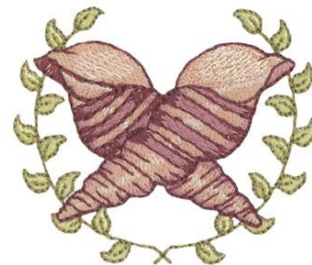

Name: Seashells Machine Embroidery Design

SKU: DC01-NT0686

Brand: Dakota Collectibles

Unique Colors: 13 (6 color Stops)

Unique Colors

	Color Name (Color Code)	Manufacturer - Type
	Super White (1001) [No Color Selected]	madeira - rayon
	Dusty Lilac (1263) [No Color Selected]	madeira - rayon
	Crocus (286)	Exquisite - Polyester 1000m

Complete Color Sequence

#		Color Name (Color Code)	Manufacturer - Type
1		Super White (1001) [No Color Selected]	madeira - rayon
2		Super White (1001) [No Color Selected]	madeira - rayon
3		Crocus (286)	Exquisite - Polyester 1000m