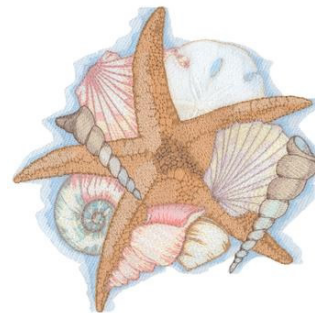

Name: Sea Shells Machine Embroidery Design

SKU: DC01-NT0660

Brand: Dakota Collectibles

Unique Colors: 13 (39 color Stops)

Unique Colors

	Color Name (Color Code)	Manufacturer - Type
	Super White (1001) [No Color Selected]	madeira - rayon
	Dusty Lilac (1263) [No Color Selected]	madeira - rayon
	Crocus (286)	Exquisite - Polyester 1000m

Complete Color Sequence

#		Color Name (Color Code)	Manufacturer - Type
1		Super White (1001) [No Color Selected]	madeira - rayon
2		Super White (1001) [No Color Selected]	madeira - rayon
3		Crocus (286)	Exquisite - Polyester 1000m