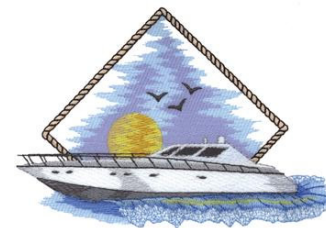

Name: Cruiser Machine Embroidery Design

SKU: DC01-NT0631

Brand: Dakota Collectibles

Unique Colors: 13 (18 color Stops)

Unique Colors

	Color Name (Color Code)	Manufacturer - Type
	Super White (1001) [No Color Selected]	madeira - rayon
	Dusty Lilac (1263) [No Color Selected]	madeira - rayon
	Crocus (286)	Exquisite - Polyester 1000m