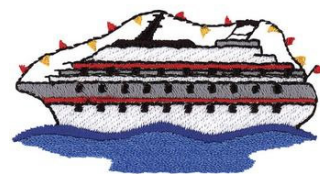

Name: Cruise Ship Machine Embroidery Design

SKU: DC01-NT0575

Brand: Dakota Collectibles

Unique Colors: 13 (7 color Stops)

Unique Colors

	Color Name (Color Code)	Manufacturer - Type
	Super White (1001) [No Color Selected]	madeira - rayon
	Dusty Lilac (1263) [No Color Selected]	madeira - rayon
	Crocus (286)	Exquisite - Polyester 1000m

Complete Color Sequence

#		Color Name (Color Code)	Manufacturer - Type
1		Super White (1001) [No Color Selected]	madeira - rayon
2		Super White (1001) [No Color Selected]	madeira - rayon
3		Crocus (286)	Exquisite - Polyester 1000m